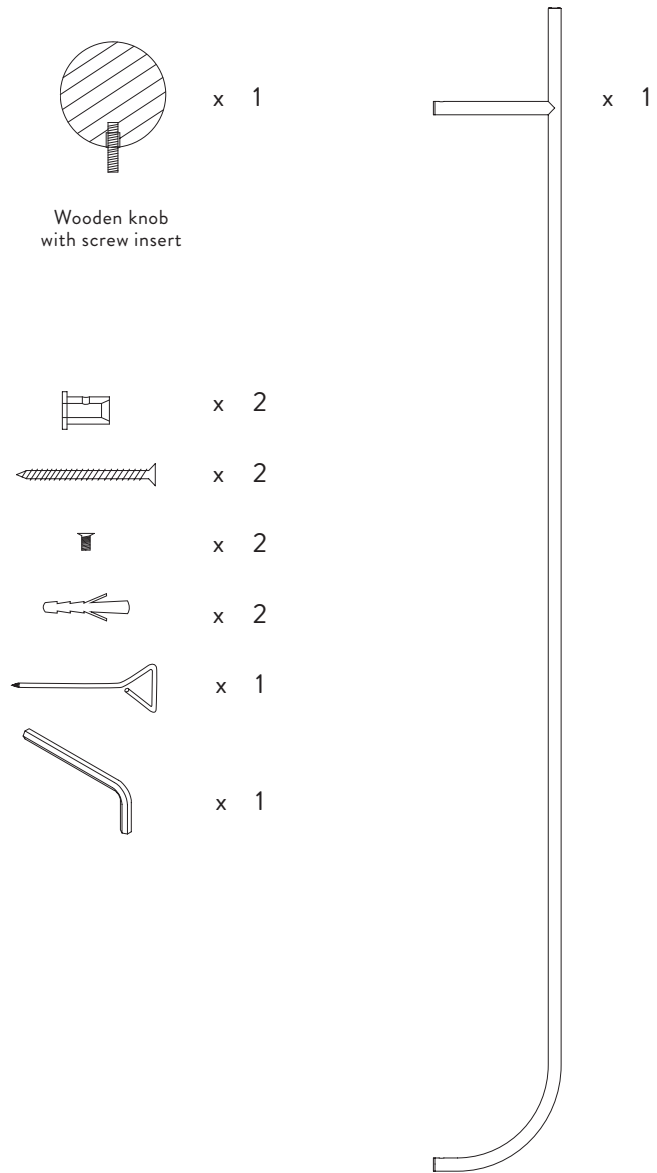

PUJO COAT RACK

ASSEMBLY MANUAL

fermliving.com

ferm
L I V I N G

CONTENT OF THE BOX

ASSEMBLY PROCESS